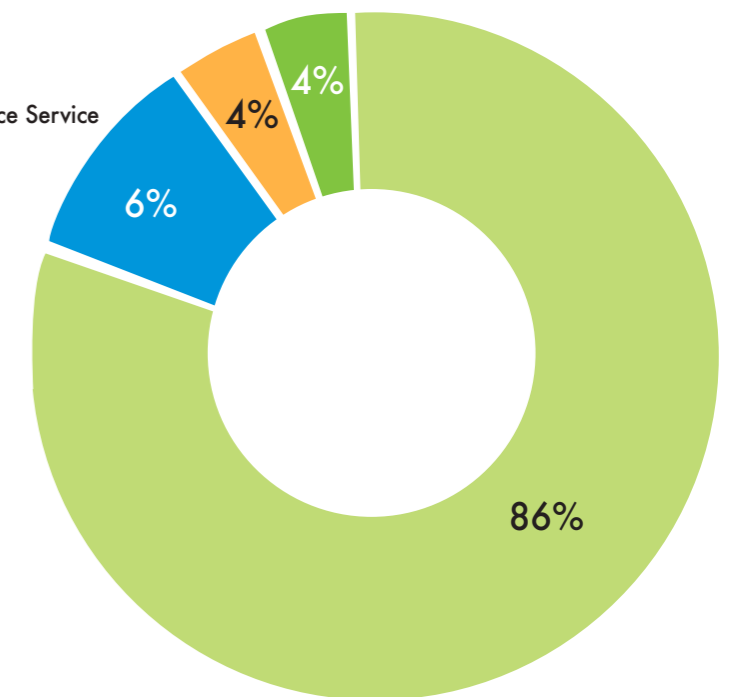

支出 Expenses

- 食物回收及食物援助服務 Food Rescue & Food Assistance Service (註2 Remark 2)
- 社區服務 Community Service (註3 Remark 3)
- 教育及其他項目 Education and Other Programmes
- 行政費用 Administrative Expense